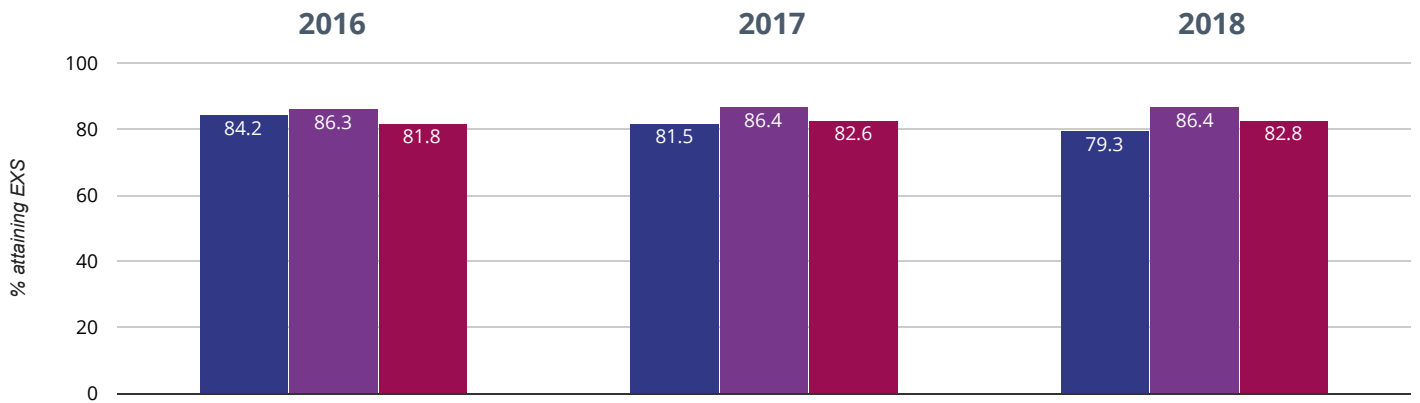

## Maths - attaining EXS or better

**69% in 2018**

**7.9% points rise since 2017**

**11.1% points rise since 2016**

■ East Stour Primary School   ■ Kent (442)   ■ NCER National (16358)

[Live Chat Now](#)

## + Maths - attaining GDS

**20.7% in 2018**

**11.4% points rise since 2017**

**11.9% points rise since 2016**

■ East Stour Primary School ■ Kent (442) ■ NCER National (16358)

## Science - attaining EXS

**79.3% in 2018**

**2.2% points drop since 2017**

**4.9% points drop since 2016**

■ East Stour Primary School ■ Kent (442) ■ NCER National (16358)

[Live Chat Now](#)