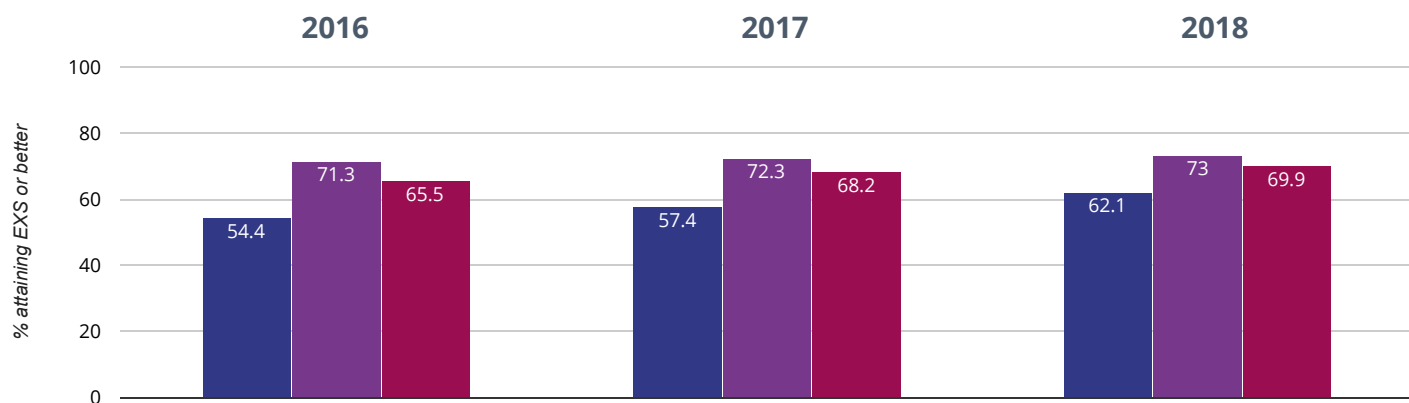

## Writing - attaining EXS or better

**62.1% in 2018**

**4.7% points rise since 2017**

**7.7% points rise since 2016**

■ East Stour Primary School   ■ Kent (442)   ■ NCER National (16358)

[Live Chat Now](#)