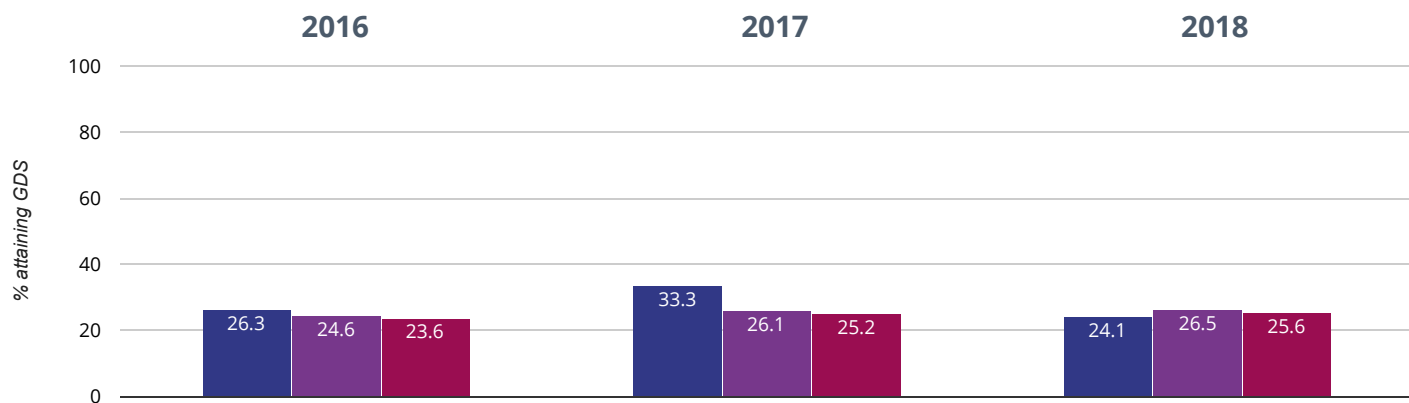

Reading - attaining GDS

24.1% in 2018

9.2% points drop since 2017

2.2% points drop since 2016

■ East Stour Primary School   ■ Kent (442)   ■ NCER National (16358)