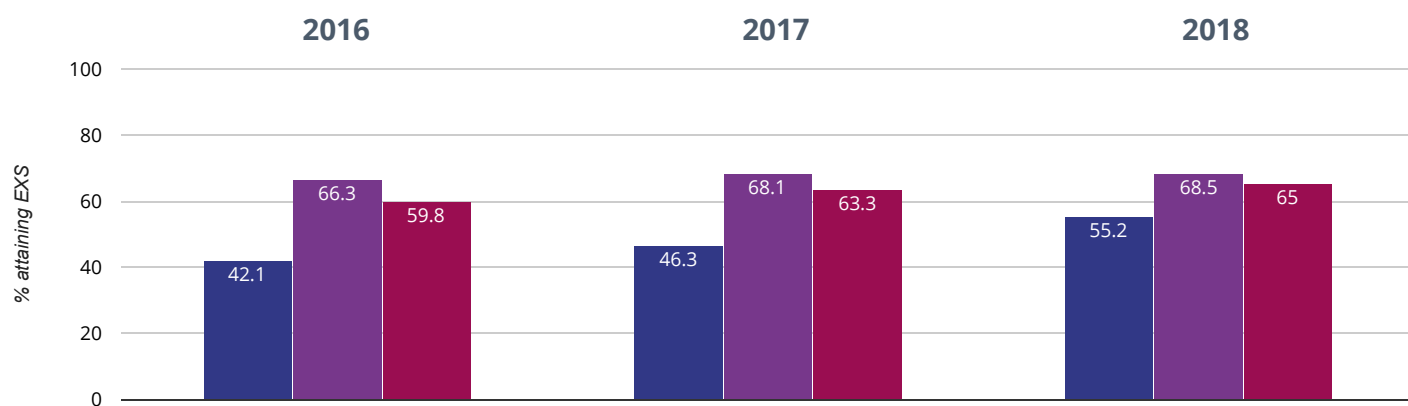

Reading, Writing, Maths and Science - attaining EXS

55.2 in 2018

8.9 points rise since 2017

13.1 points rise since 2016

■ East Stour Primary School   ■ Kent (442)   ■ NCER National (16358)