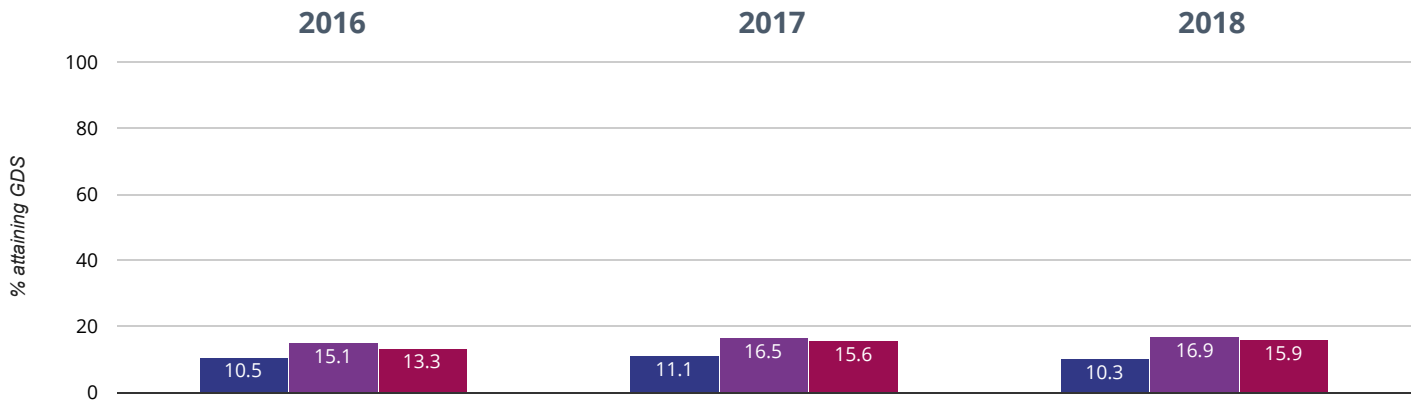

Writing - attaining GDS

10.3% in 2018

0.8% points drop since 2017

0.2% points drop since 2016

■ East Stour Primary School   ■ Kent (442)   ■ NCER National (16358)