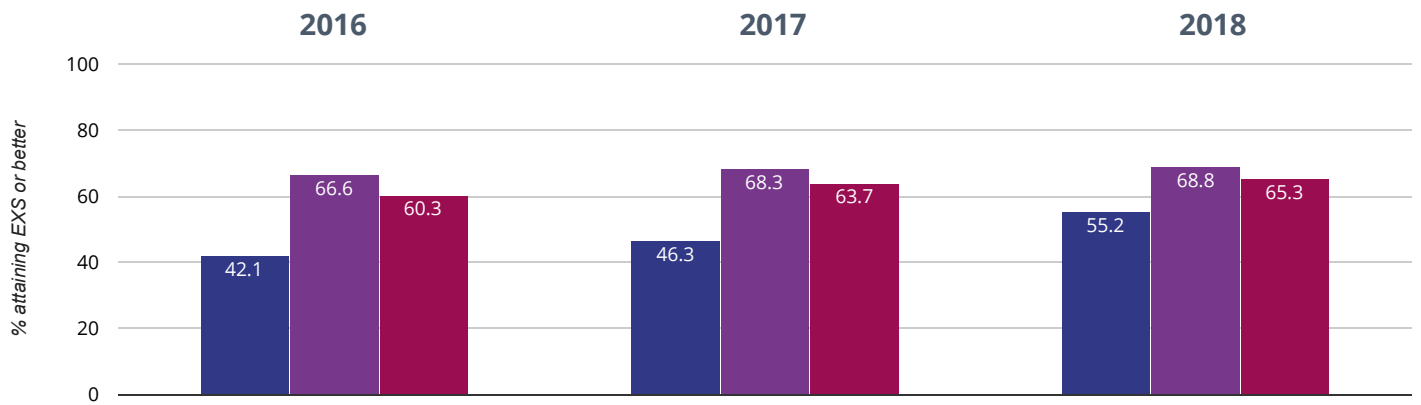

## Science - attaining EXS

**79.3% in 2018**

**2.2% points drop since 2017**

**4.9% points drop since 2016**

■ East Stour Primary School ■ Kent (442) ■ NCER National (16358)

[Live Chat Now](#)

## RWM - attaining EXS or better

**55.2% in 2018**

**8.9% points rise since 2017**

**13.1% points rise since 2016**

■ East Stour Primary School   ■ Kent (442)   ■ NCER National (16358)