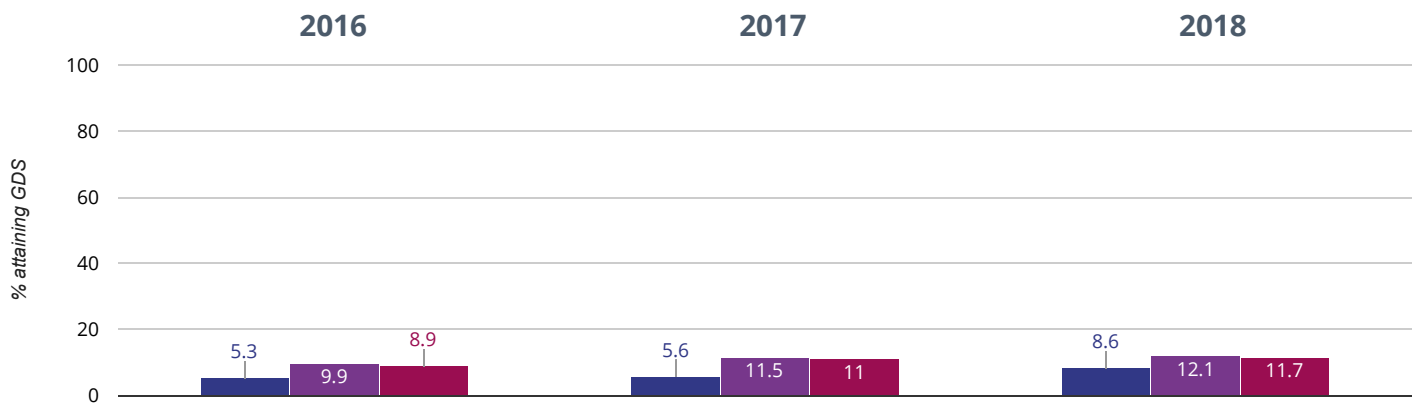

## Science - attaining EXS

**79.3% in 2018**

**2.2% points drop since 2017**

**4.9% points drop since 2016**

■ East Stour Primary School ■ Kent (442) ■ NCER National (16358)

[Live Chat Now](#)

## RWM - attaining EXS or better

**55.2% in 2018**

**8.9% points rise since 2017**

**13.1% points rise since 2016**

■ East Stour Primary School   ■ Kent (442)   ■ NCER National (16358)

## RWM - attaining GDS

**8.6% in 2018**

**3% points rise since 2017**

**3.3% points rise since 2016**

■ East Stour Primary School   ■ Kent (442)   ■ NCER National (16358)