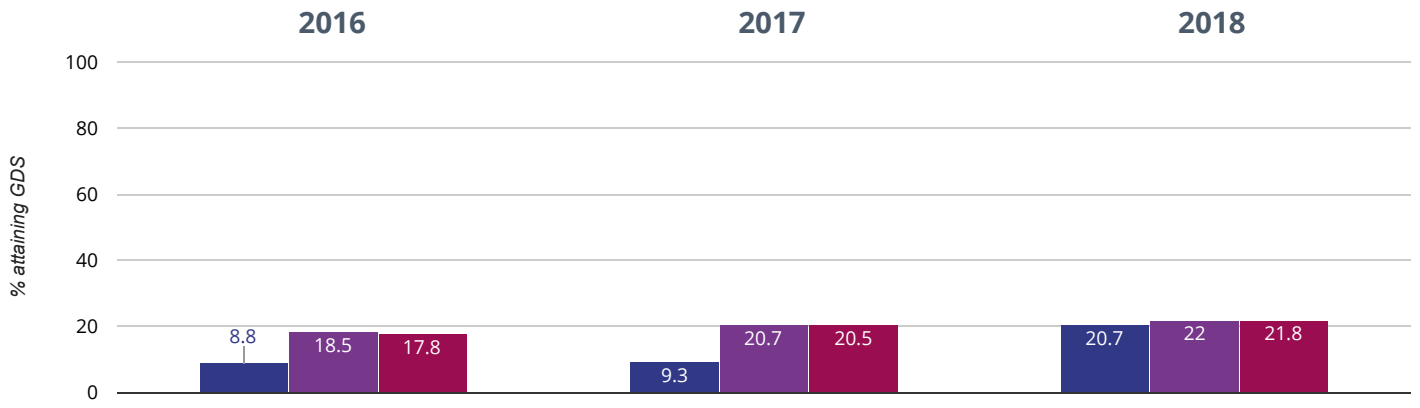

+ Maths - attaining GDS

20.7% in 2018

11.4% points rise since 2017

11.9% points rise since 2016

■ East Stour Primary School ■ Kent (442) ■ NCER National (16358)