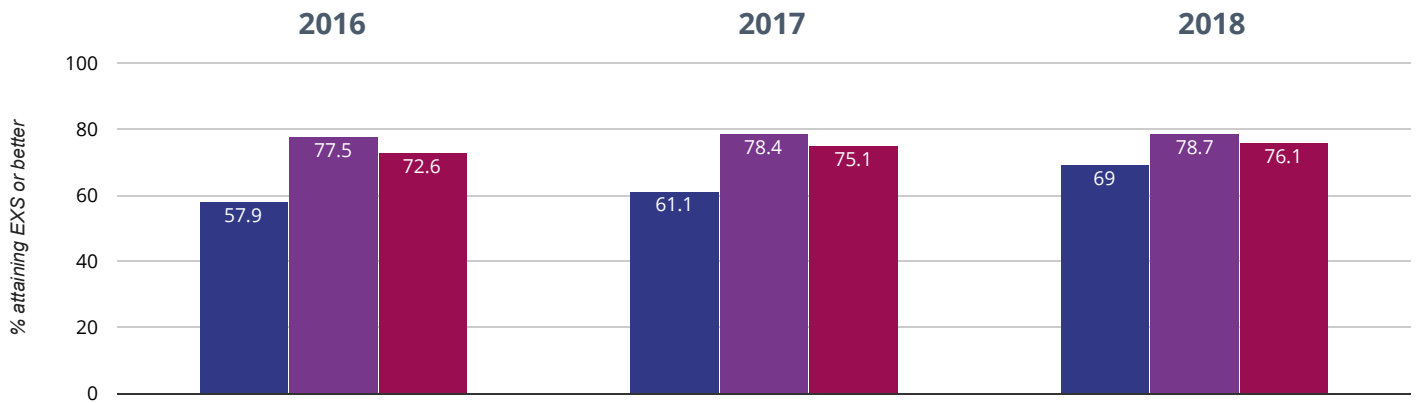

## Writing - attaining EXS or better

**62.1% in 2018**

**4.7% points rise since 2017**

**7.7% points rise since 2016**

■ East Stour Primary School   ■ Kent (442)   ■ NCER National (16358)

[Live Chat Now](#)

## Maths - attaining EXS or better

**69% in 2018**

**7.9% points rise since 2017**

**11.1% points rise since 2016**

■ East Stour Primary School   ■ Kent (442)   ■ NCER National (16358)

[Live Chat Now](#)