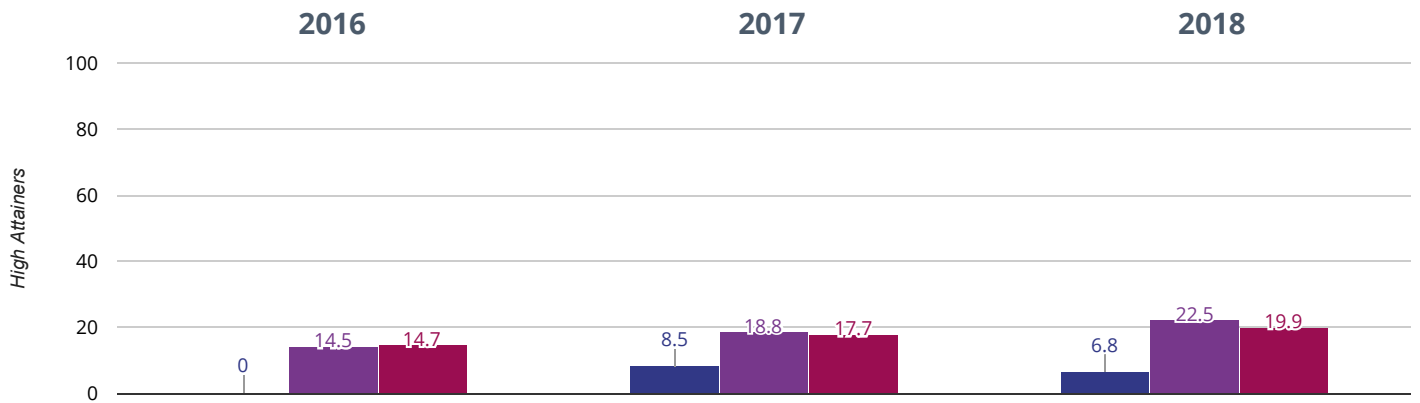

[Live Chat Now](#)

✎ Writing - achieved standard

76.3% in 2018

4.6% points drop since 2017

14.6% points rise since 2016

■ East Stour Primary School ■ Kent (441) ■ NCER National (15750)

✎ Writing - high attainers

6.8% in 2018

1.7% points drop since 2017

6.8% points rise since 2016

■ East Stour Primary School ■ Kent (441) ■ NCER National (15750)

+ Maths - achieved standard

76.3% in 2018

6.7% points drop since 2017

6.3% points rise since 2016