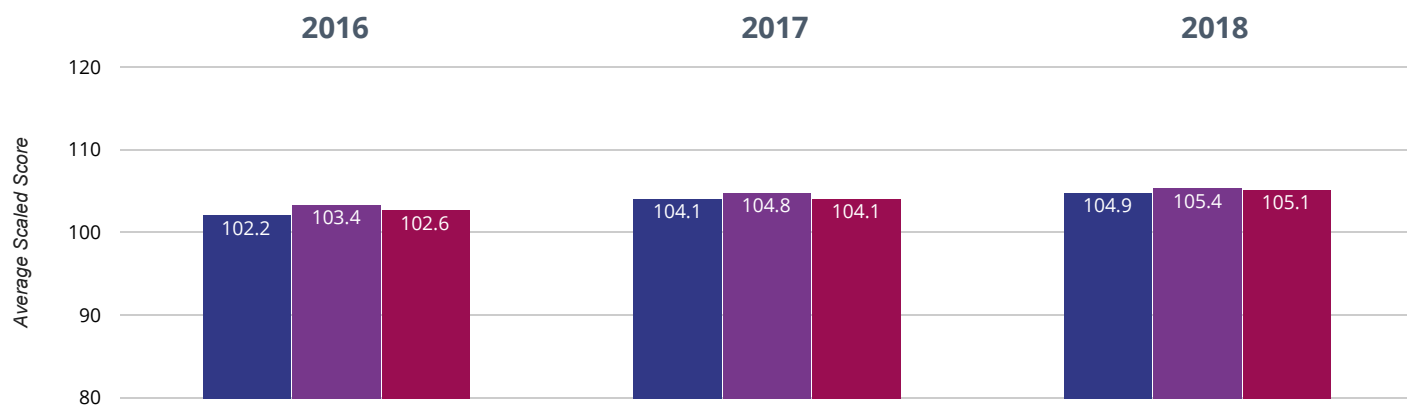

74.6% in 2018

8.4% points drop since 2017

12.9% points rise since 2016

■ East Stour Primary School ■ Kent (441) ■ NCER National (15750)

Live Chat Now

Reading - high attainers

20.3% in 2018

9.7% points rise since 2017

10.3% points rise since 2016

■ East Stour Primary School ■ Kent (441) ■ NCER National (15750)

Reading - average scaled score

104.9 in 2018

0.8 points rise since 2017

2.7 points rise since 2016

■ East Stour Primary School ■ Kent (441) ■ NCER National (15750)