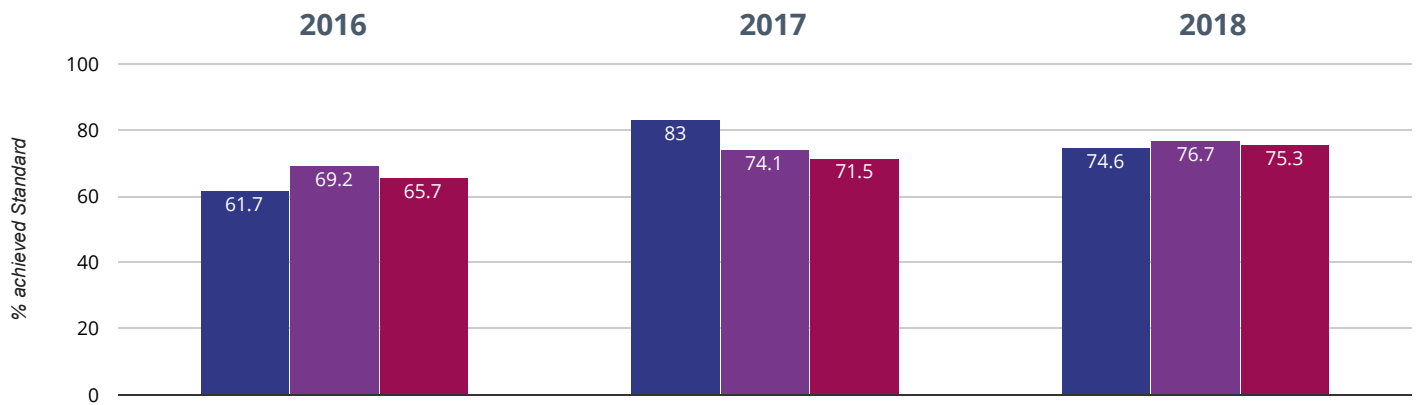

If you have any queries regarding the data within the Real Time Data graphs, please **contact your Local Authority**

EAST STOUR PRIMARY SCHOOL

- EYFSP
- Phonics
- KS1
- KS2 (DfE)

Reading - achieved standard

74.6% in 2018

8.4% points drop since 2017

12.9% points rise since 2016

■ East Stour Primary School ■ Kent (441) ■ NCER National (15750)

Live Chat Now

Reading - high attainers

20.3% in 2018

9.7% points rise since 2017

10.3% points rise since 2016

■ East Stour Primary School ■ Kent (441) ■ NCER National (15750)

Reading - average scaled score

104.9 in 2018

0.8 points rise since 2017

2.7 points rise since 2016

■ East Stour Primary School ■ Kent (441) ■ NCER National (15750)