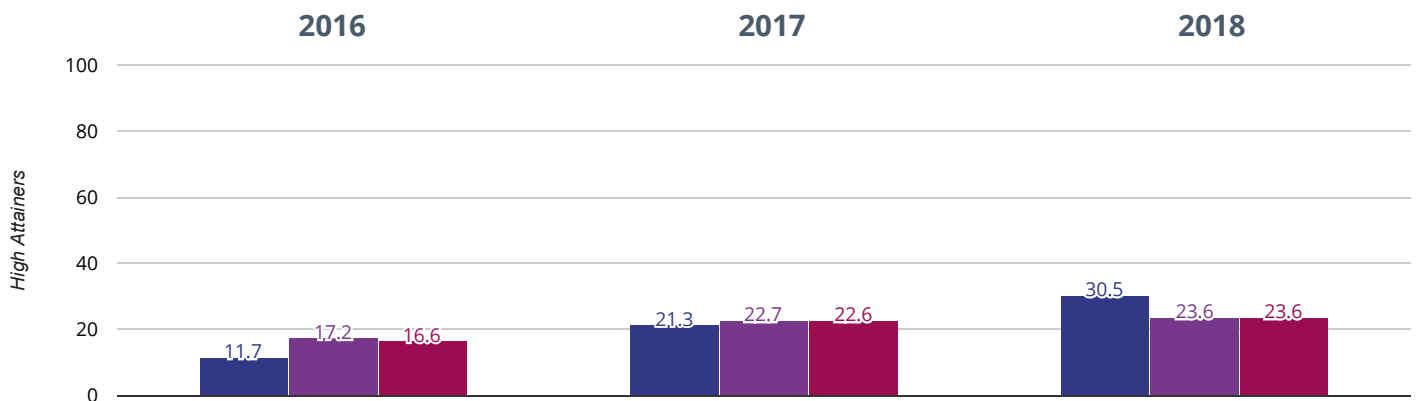

+ Maths - high attainers

30.5% in 2018

9.2% points rise since 2017

18.8% points rise since 2016

■ East Stour Primary School   ■ Kent (441)   ■ NCER National (15750)

[Live Chat Now](#)