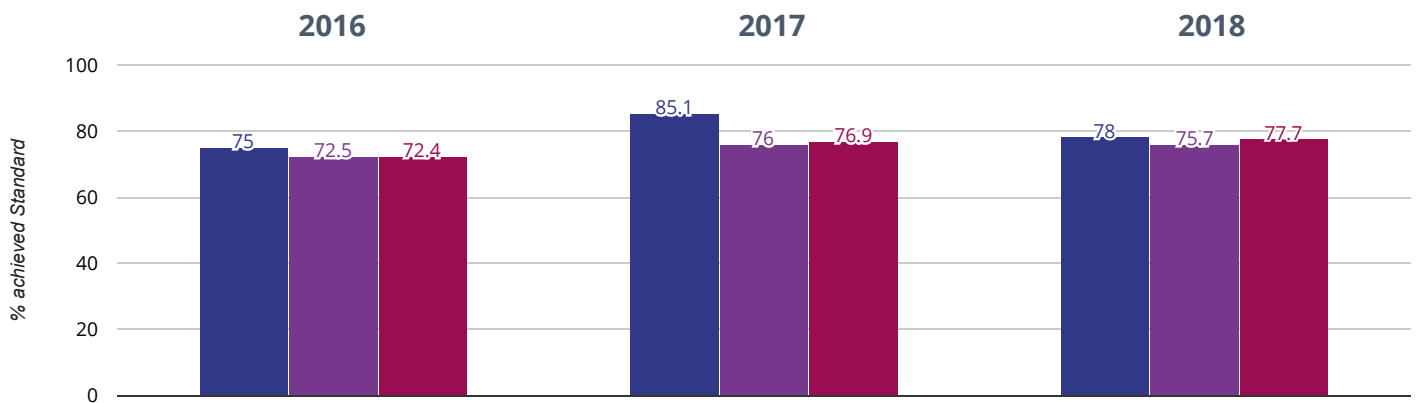

[Live Chat Now](#)

+ Maths - average scaled score

104.6 in 2018

0.6 points drop since 2017

0.6 points rise since 2016

■ East Stour Primary School ■ Kent (441) ■ NCER National (15750)

? GPS - achieved standard

78% in 2018

7.1% points drop since 2017

3% points rise since 2016

■ East Stour Primary School ■ Kent (441) ■ NCER National (15750)

[Live Chat Now](#)

GPS - high attainers

37.3% in 2018

3.3% points rise since 2017