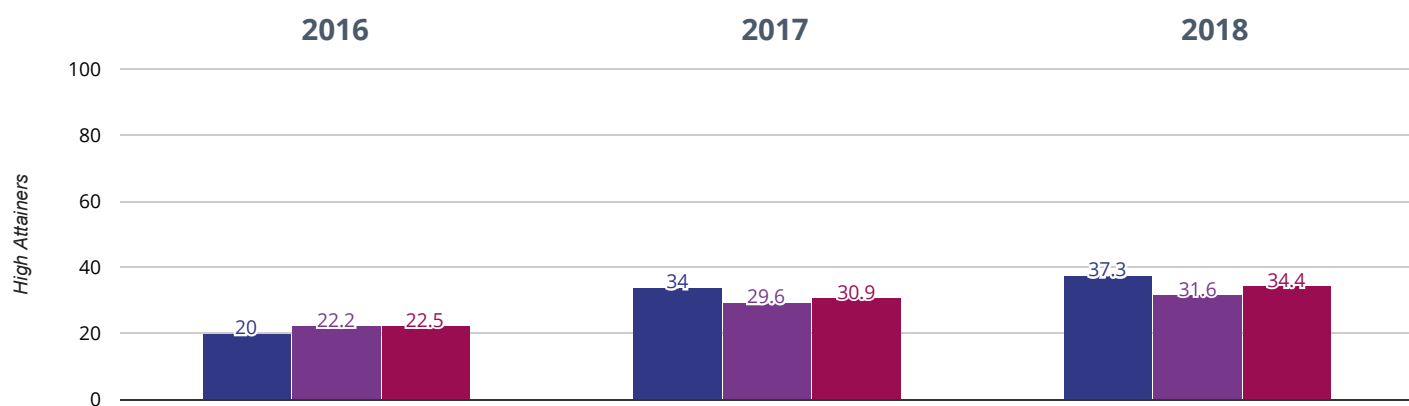

78% in 2018

7.1% points drop since 2017

3% points rise since 2016

■ East Stour Primary School ■ Kent (441) ■ NCER National (15750)

[Live Chat Now](#)

GPS - high attainers

37.3% in 2018

3.3% points rise since 2017