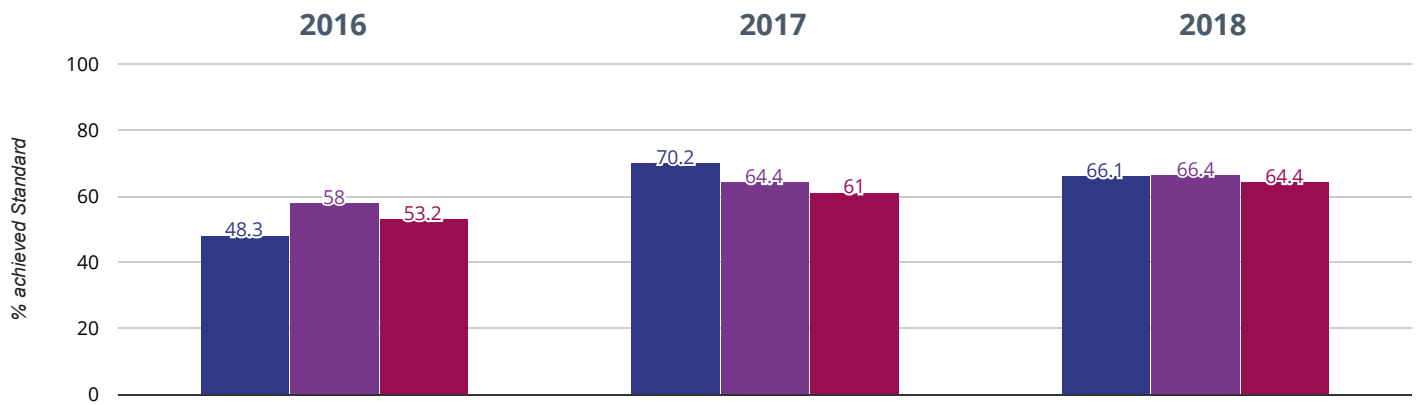

78% in 2018

7.1% points drop since 2017

3% points rise since 2016

■ East Stour Primary School ■ Kent (441) ■ NCER National (15750)

[Live Chat Now](#)

GPS - high attainers

37.3% in 2018

3.3% points rise since 2017

17.3% points rise since 2016

■ East Stour Primary School ■ Kent (441) ■ NCER National (15750)

GPS - average scaled score

106.1 in 2018

0.9 points drop since 2017

0.5 points rise since 2016

■ East Stour Primary School ■ Kent (441) ■ NCER National (15750)

[Live Chat Now](#)

RWM - achieved standard

66.1% in 2018

4.1% points drop since 2017

17.8% points rise since 2016

■ East Stour Primary School ■ Kent (441) ■ NCER National (15750)

RWM - high attainers

5.1% in 2018