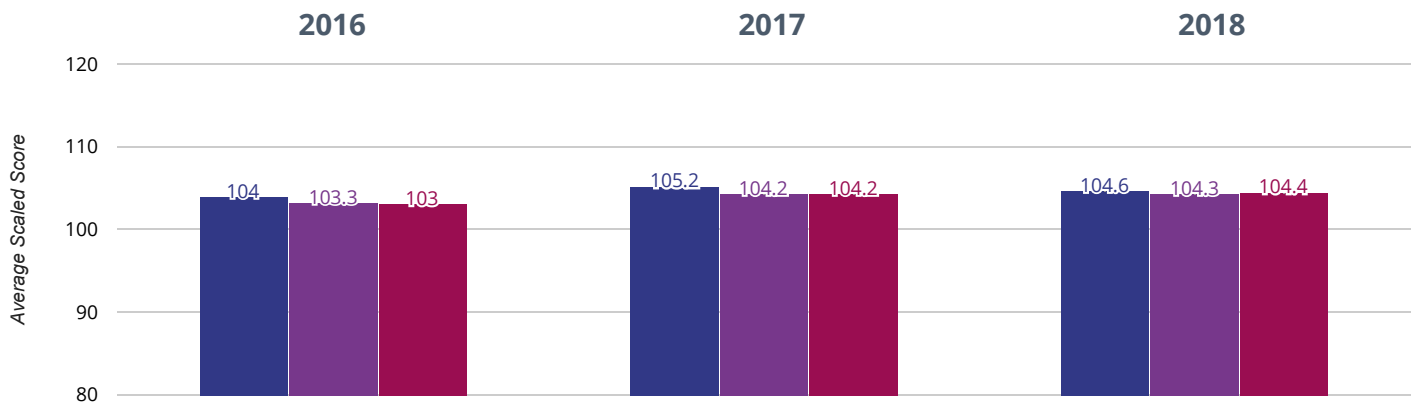

6.8% in 2018

1.7% points drop since 2017

6.8% points rise since 2016

■ East Stour Primary School ■ Kent (441) ■ NCER National (15750)

+ Maths - achieved standard

76.3% in 2018

6.7% points drop since 2017

6.3% points rise since 2016

■ East Stour Primary School ■ Kent (441) ■ NCER National (15750)

+ Maths - high attainers

30.5% in 2018

9.2% points rise since 2017

18.8% points rise since 2016

■ East Stour Primary School ■ Kent (441) ■ NCER National (15750)

[Live Chat Now](#)

+ Maths - average scaled score

104.6 in 2018

0.6 points drop since 2017

0.6 points rise since 2016

■ East Stour Primary School ■ Kent (441) ■ NCER National (15750)

? GPS - achieved standard