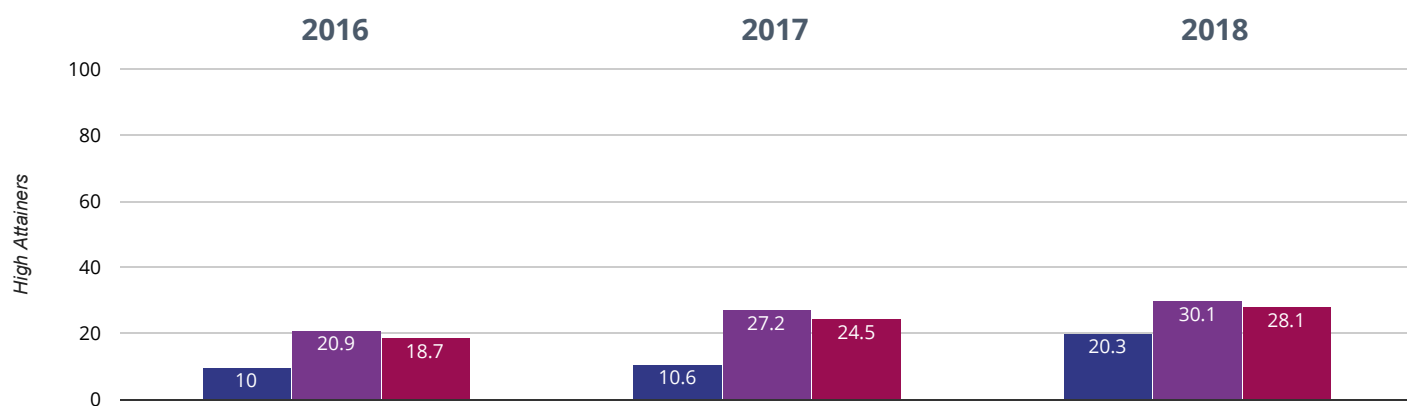

74.6% in 2018

8.4% points drop since 2017

12.9% points rise since 2016

■ East Stour Primary School ■ Kent (441) ■ NCER National (15750)

Live Chat Now

Reading - high attainers

20.3% in 2018

9.7% points rise since 2017

10.3% points rise since 2016

■ East Stour Primary School ■ Kent (441) ■ NCER National (15750)

Reading - average scaled score

104.9 in 2018

0.8 points rise since 2017

2.7 points rise since 2016

■ East Stour Primary School ■ Kent (441) ■ NCER National (15750)