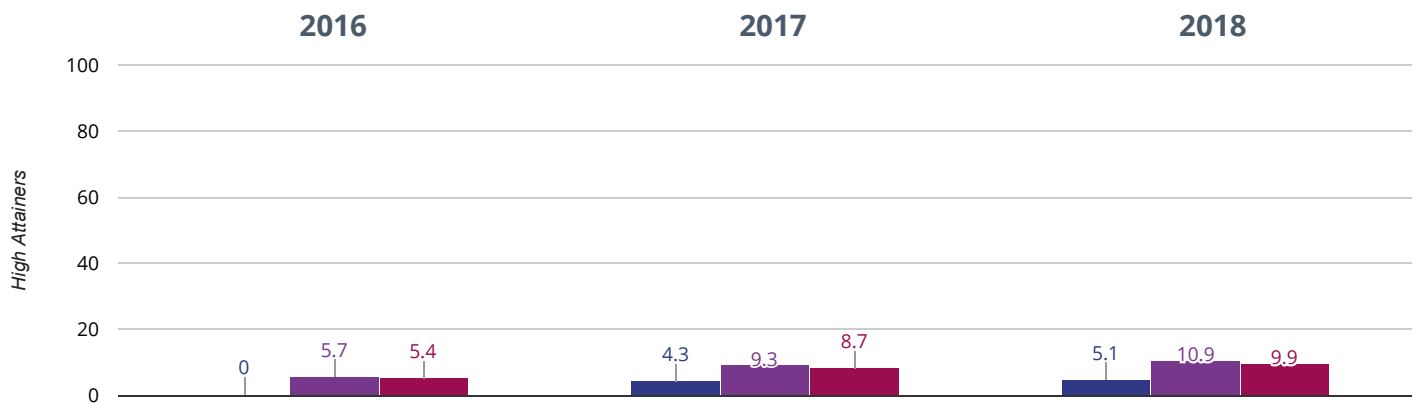

[Live Chat Now](#)

RWM - achieved standard

66.1% in 2018

4.1% points drop since 2017

17.8% points rise since 2016

■ East Stour Primary School ■ Kent (441) ■ NCER National (15750)

RWM - high attainers

5.1% in 2018

0.8% points rise since 2017

5.1% points rise since 2016

■ East Stour Primary School ■ Kent (441) ■ NCER National (15750)