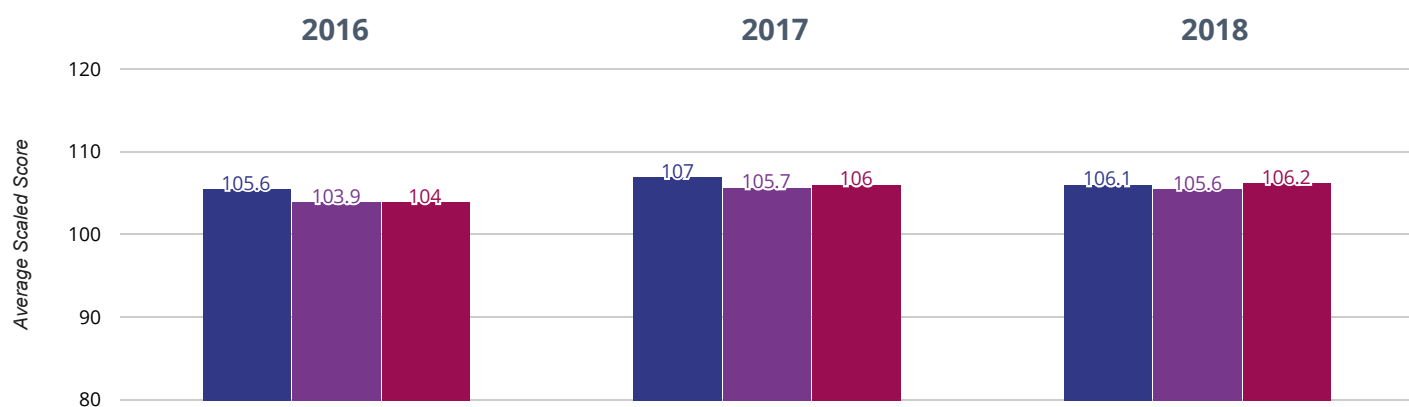

[Live Chat Now](#)

+ Maths - average scaled score

104.6 in 2018

0.6 points drop since 2017

0.6 points rise since 2016

■ East Stour Primary School ■ Kent (441) ■ NCER National (15750)

? GPS - achieved standard

78% in 2018

7.1% points drop since 2017

3% points rise since 2016

■ East Stour Primary School ■ Kent (441) ■ NCER National (15750)

[Live Chat Now](#)

GPS - high attainers

37.3% in 2018

3.3% points rise since 2017

17.3% points rise since 2016

■ East Stour Primary School ■ Kent (441) ■ NCER National (15750)

GPS - average scaled score

106.1 in 2018

0.9 points drop since 2017

0.5 points rise since 2016

■ East Stour Primary School ■ Kent (441) ■ NCER National (15750)