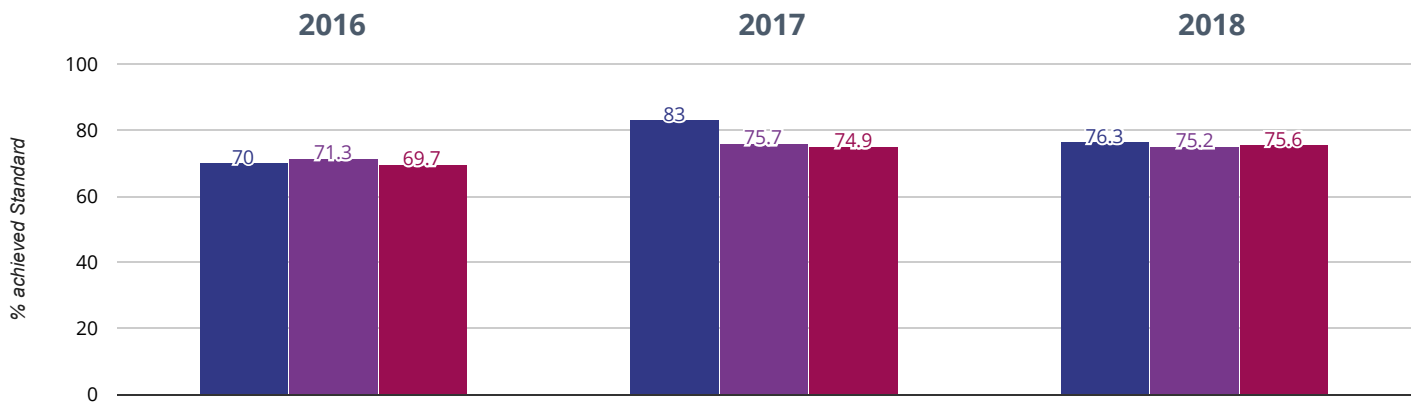

[Live Chat Now](#)

✎ Writing - achieved standard

76.3% in 2018

4.6% points drop since 2017

14.6% points rise since 2016

■ East Stour Primary School ■ Kent (441) ■ NCER National (15750)

✎ Writing - high attainers

6.8% in 2018

1.7% points drop since 2017

6.8% points rise since 2016

■ East Stour Primary School ■ Kent (441) ■ NCER National (15750)

+ Maths - achieved standard

76.3% in 2018

6.7% points drop since 2017

6.3% points rise since 2016