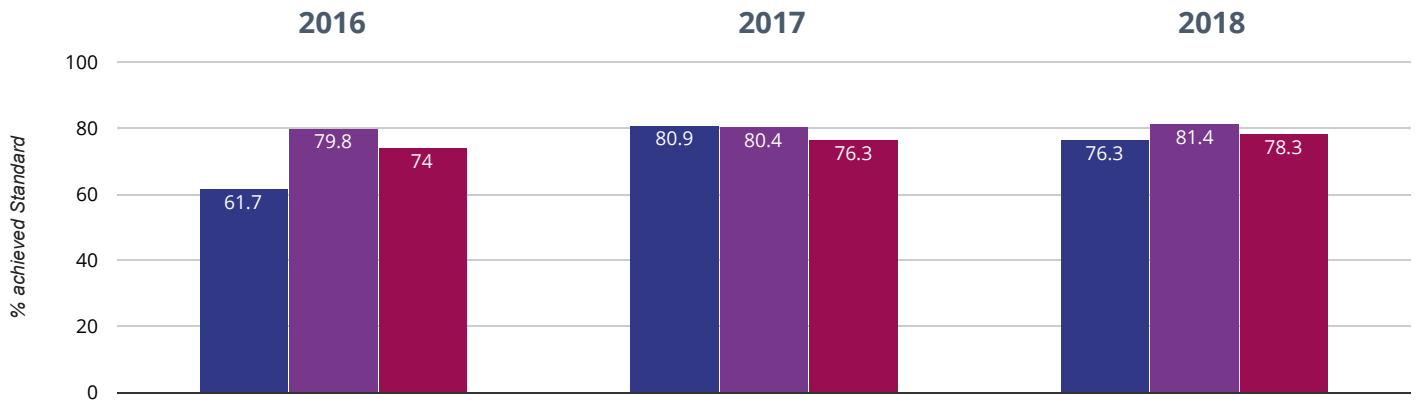

74.6% in 2018

8.4% points drop since 2017

12.9% points rise since 2016

■ East Stour Primary School ■ Kent (441) ■ NCER National (15750)

Live Chat Now

Reading - high attainers

20.3% in 2018

9.7% points rise since 2017

10.3% points rise since 2016

■ East Stour Primary School ■ Kent (441) ■ NCER National (15750)

Reading - average scaled score

104.9 in 2018

0.8 points rise since 2017

2.7 points rise since 2016

■ East Stour Primary School ■ Kent (441) ■ NCER National (15750)

[Live Chat Now](#)

✎ Writing - achieved standard

76.3% in 2018

4.6% points drop since 2017

14.6% points rise since 2016

■ East Stour Primary School ■ Kent (441) ■ NCER National (15750)

✎ Writing - high attainers