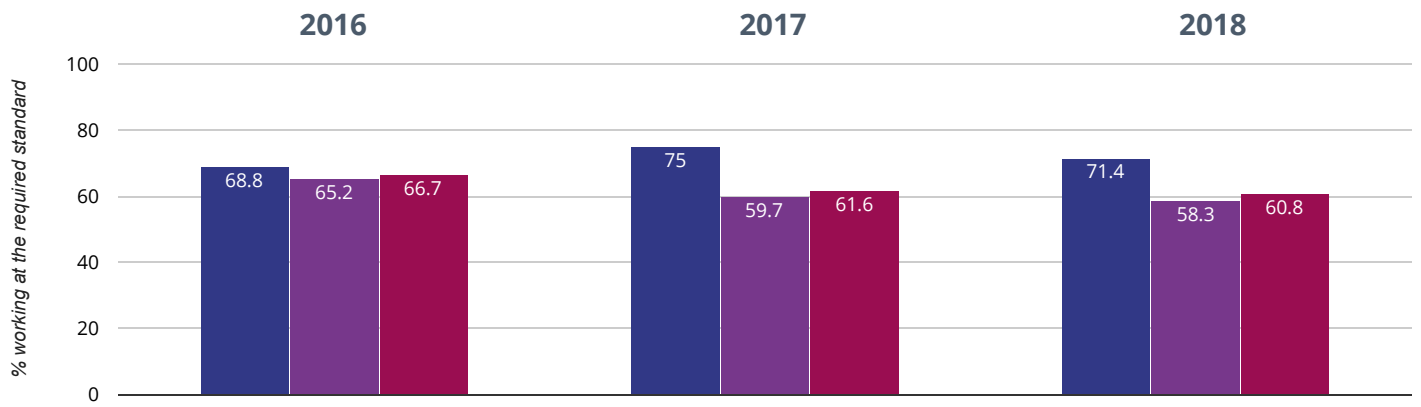

## Year 1: Working At

**79.7% in 2018**

**6.8% points rise since 2017**

**4.7% points rise since 2016**

■ East Stour Primary School   ■ Kent (446)   ■ NCER National (16274)

Live Chat Now

## Year 2: Working At

**71.4% in 2018**

**3.6% points drop since 2017**

**2.6% points rise since 2016**

■ East Stour Primary School   ■ Kent (431)   ■ NCER National (15573)