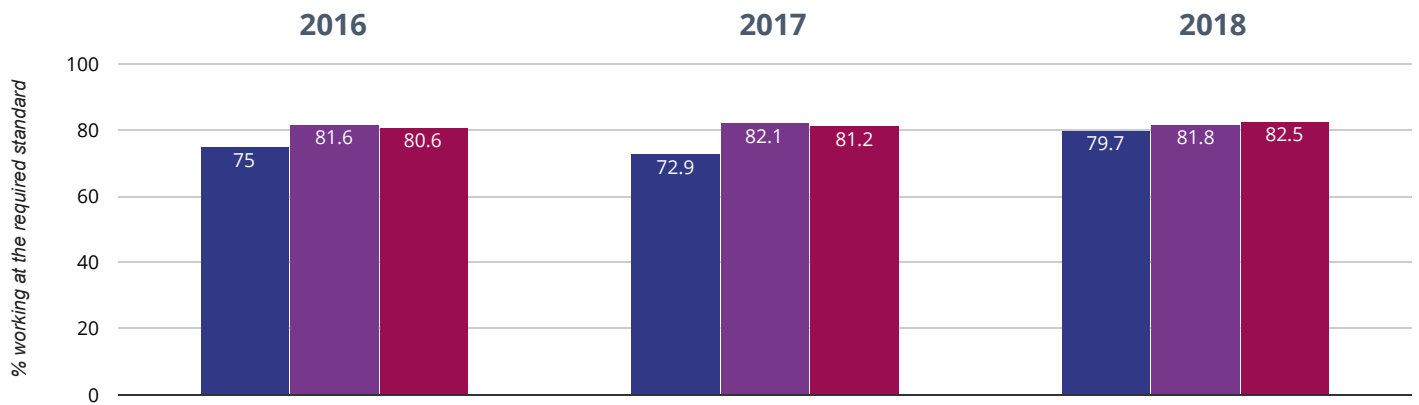

Brought to you by [the NCER](#)

If you have any queries regarding the data within the Real Time Data graphs, please **contact your Local Authority**

## Year 1: Working At

**79.7% in 2018**

**6.8% points rise since 2017**

**4.7% points rise since 2016**

■ East Stour Primary School   ■ Kent (446)   ■ NCER National (16274)

Live Chat Now