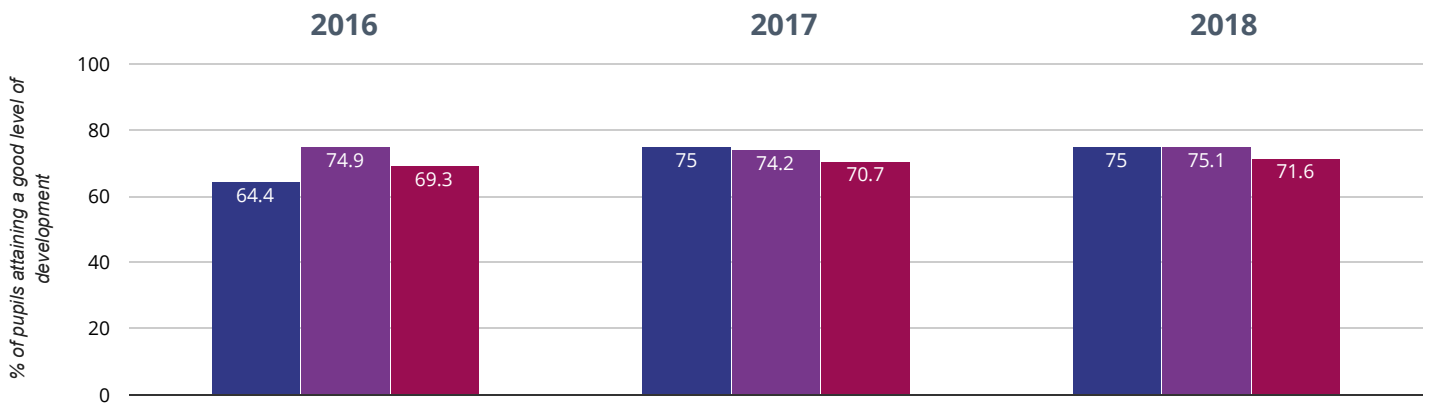

Brought to you by [the NCER](#)

If you have any queries regarding the data within the Real Time Data graphs, please **contact your Local Authority**

EAST STOUR PRIMARY SCHOOL

EYFSP

Phonics

KS1

KS2 (DfE)

★ Good Level Of Development

75% in 2018

0% change from 2017

10.6% points rise since 2016

■ East Stour Primary School ■ Kent (487) ■ NCER National (17561)

Live Chat Now

Average Total Points Score

35.9 in 2018

1.9 points rise since 2017