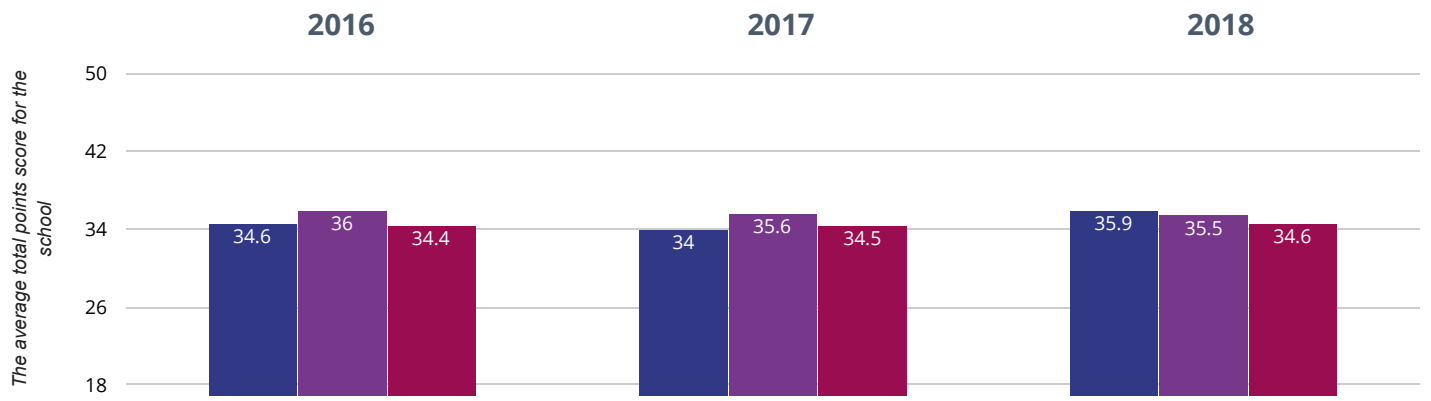

75% in 2018

0% change from 2017

10.6% points rise since 2016

■ East Stour Primary School ■ Kent (487) ■ NCER National (17561)

Live Chat Now

Average Total Points Score

35.9 in 2018

1.9 points rise since 2017

1.3 points rise since 2016

■ East Stour Primary School ■ Kent (487) ■ NCER National (17561)